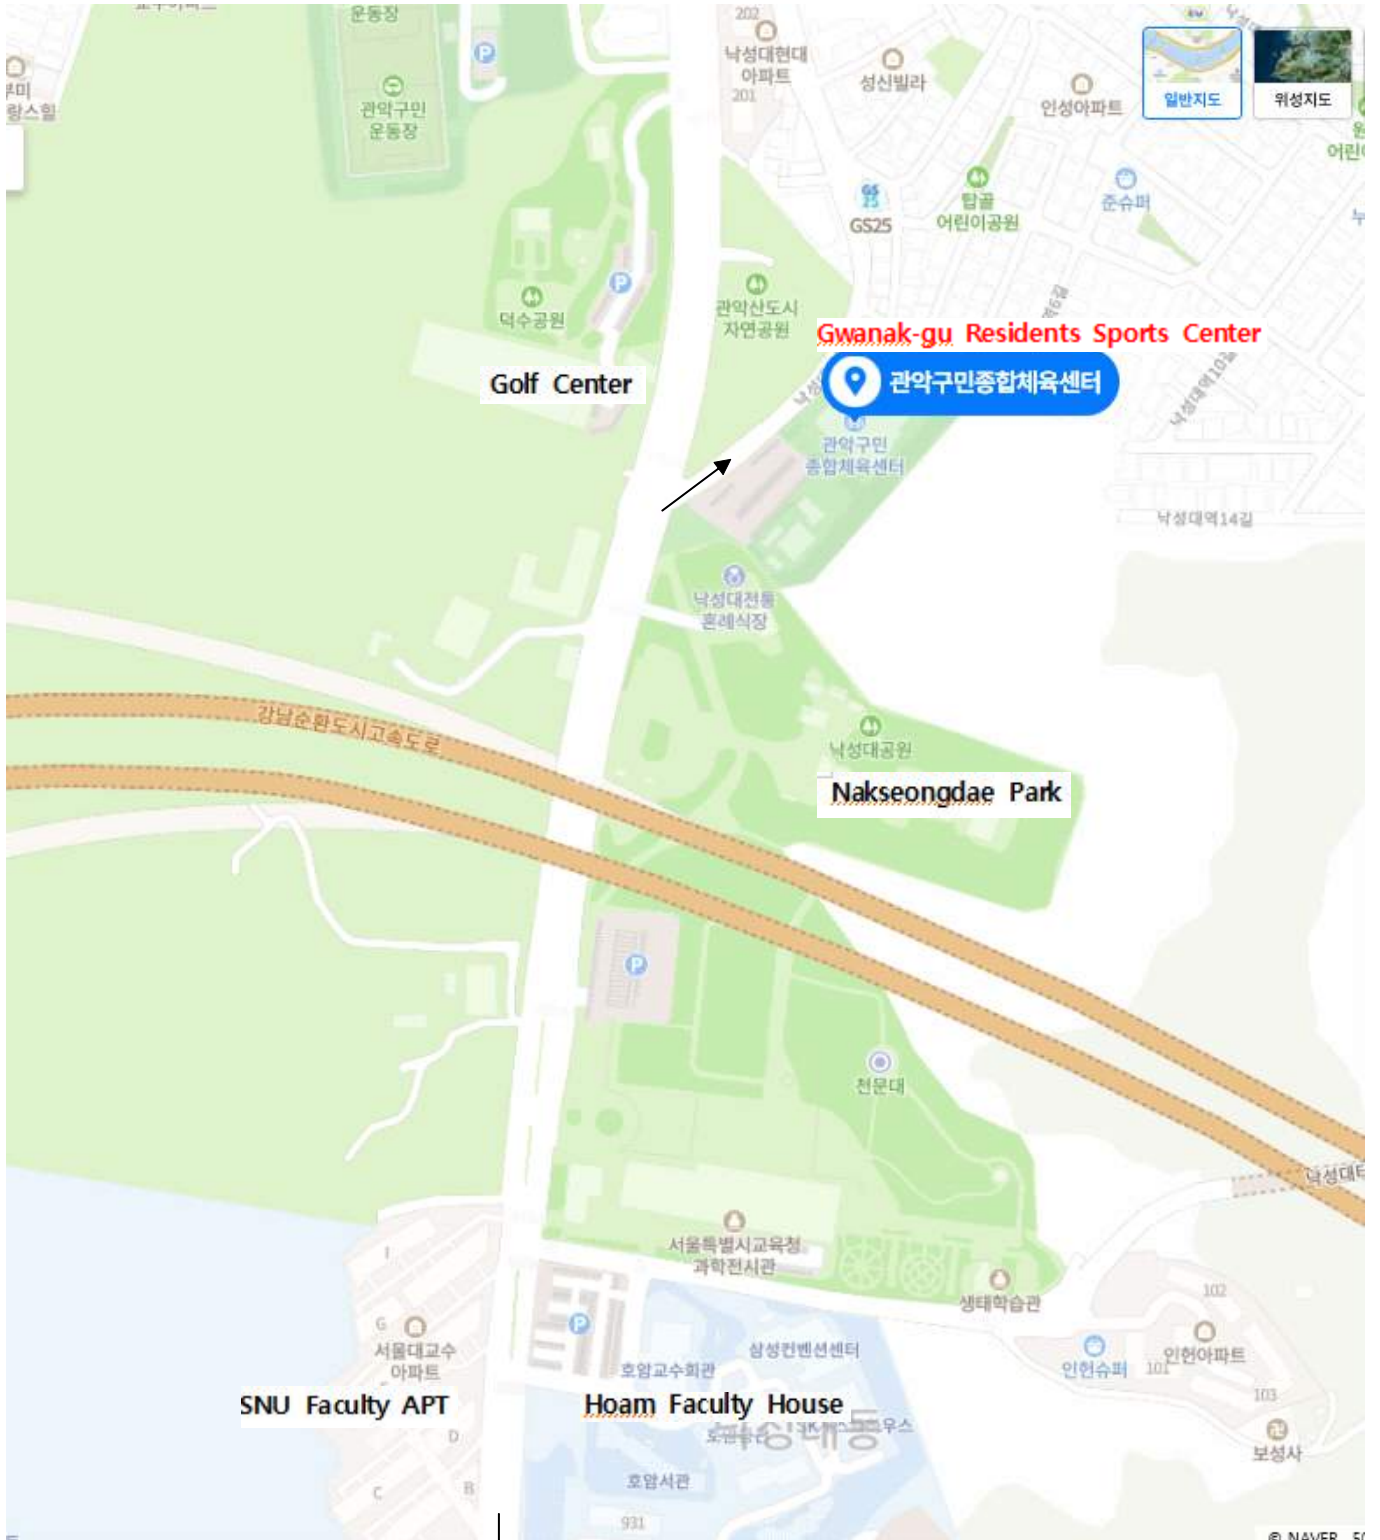

Gwanak-gu Residents Sports Center 관악구민종합체육센터

SNU rear gate

SNU Dorm

Gwanak-gu Residents Sports Center 관악구민종합체육센터_Photo